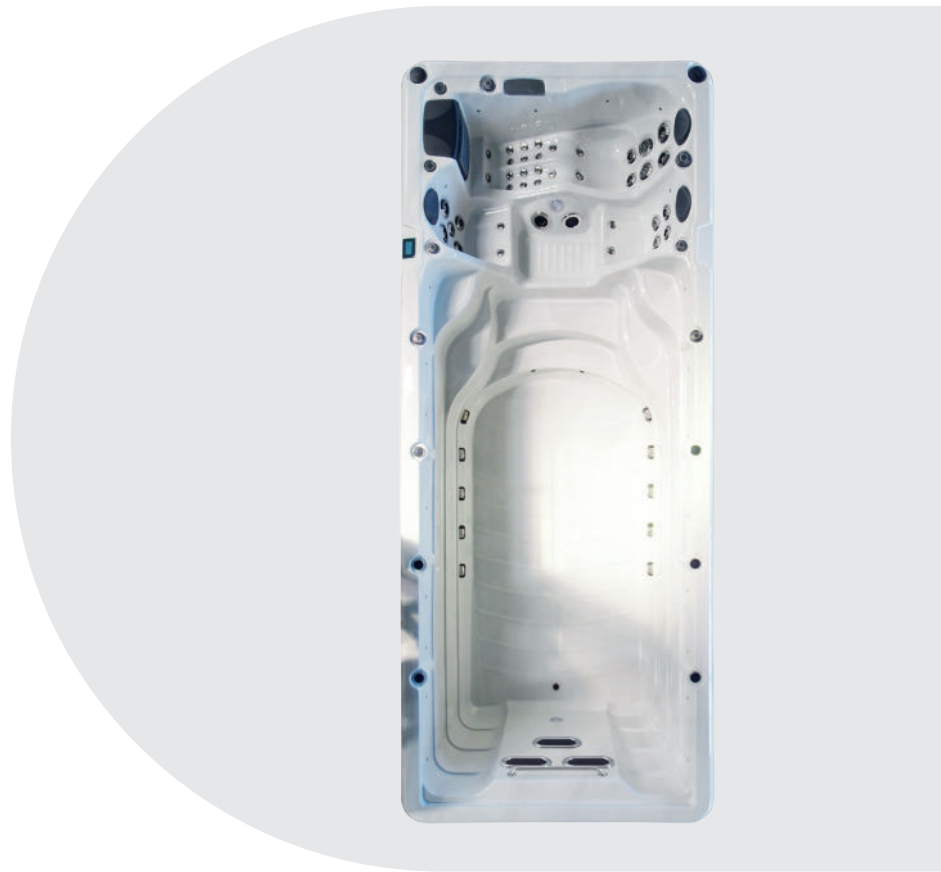

Swim Spa Range Zelus

FEATURED JETS

-  42 Total Jets

-  2 x 7.5 inch Jets

-  6 x 5 inch Jets

-  9 x 3.5 inch Jets

-  22 x 2 inch Jets

-  3 x Swim Jets

FEATURES

People	3
Dimensions	224 x 89 x 59 inch
Seat layout	2 seats + 1 lounger
LED Lighting	✓ Premium
Music	Bluetooth
Ozone	✓
Insulation	Platinum Premium Shield
Electrical Supply Required	60 Amp / 240V
Heater	5.5kw
Water Capacity	2,457 Gallons

CHOOSE YOUR COLOUR

SHELL COLOURS

Sterling Silver

CABINET COLOURS

Grey

FILTER REQUIRED

SS03 x 2 - V1

SS01 x 2 - V2