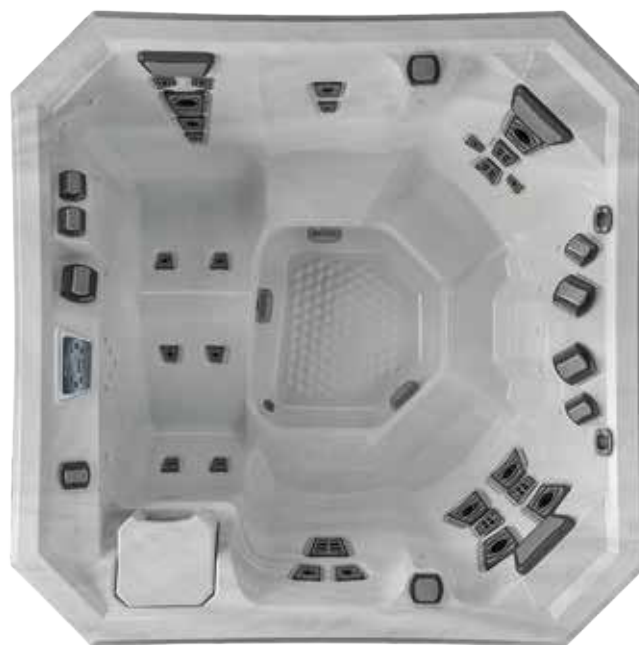

VECTOR21

MARQUIS
The ULTIMATE Hot Tub Experience!

the **V77L**

size
77 x 77 x 36in

therapy seats
5 seats

number of Jetpods
27 jets

1 or 2 pumps
160/320 GPM

electrical requirements
240V/30 or 50A, 60 Hz

water capacity
270 gallons

weight dry/full
550/2805 lb

Specialized Massage Seats:
Deep-Tissue, Relaxation, Shiatsu, Swedish

OPTIONS

- ConstantClean+
  Ozonator
  In-line sanitation system
- Starlight™ LED light system
- Cosmic™ audio system
- ControlMySpa™ app
- RF audio remote
- Full foam insulation
- MicroSilk® (1-pump)
- Environments™
- 2-pump performance upgrade

ask us about the **BIG 3**